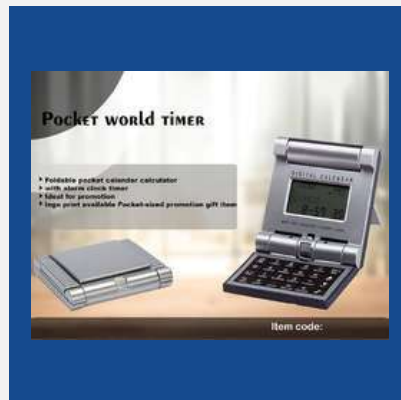

Wall Clock

Wall Clock

WATCHES

5 Dial Piece World Time Clock

3 Dial Piece World Time Clock

Kite Watch

Bike Shape Watch

DESKTOP STANDS

Cube Desk Stand

Digital Weather Station LCD Clock

Round Digital Pen Stand

Pocket World Timer

DESKTOP ARTICLES

Titan L Shape Desktop Watch with Pen Stand

Desktop Collection

Desktop Watch Cum Photoframe