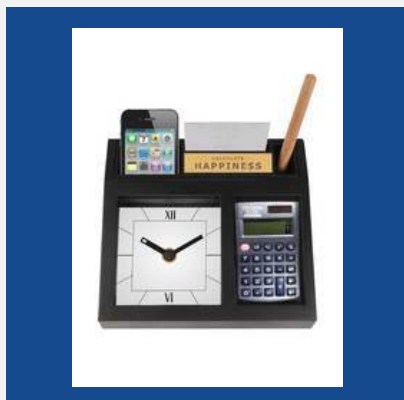

DESKTOP COLLECTION

Desktop Gift Items

Revolving Pen Stand In Wooden & Leather Combination With 4 Coaster Plates Slip Pad, Mobile Holder &

Tumbler Round With Calculator & Slip Pad

Pen Stand With Calculator, Watch & Paper Pad

Cube Desk Stand

Digital Weather Station LCD Clock

Round Digital Pen Stand

Pocket World Timer

DESKTOP ARTICLES

Titan L Shape Desktop Watch with Pen Stand

Desktop Collection

Desktop Watch Cum Photoframe